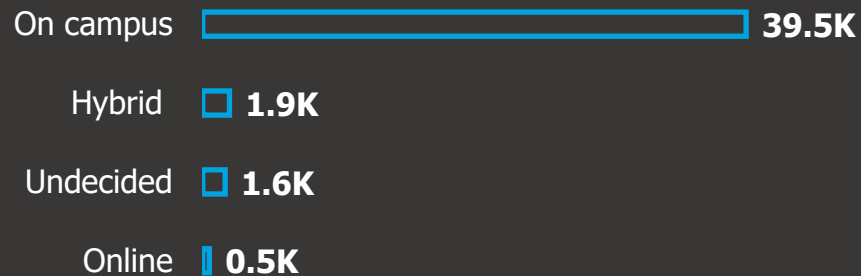

Desired Teaching Format