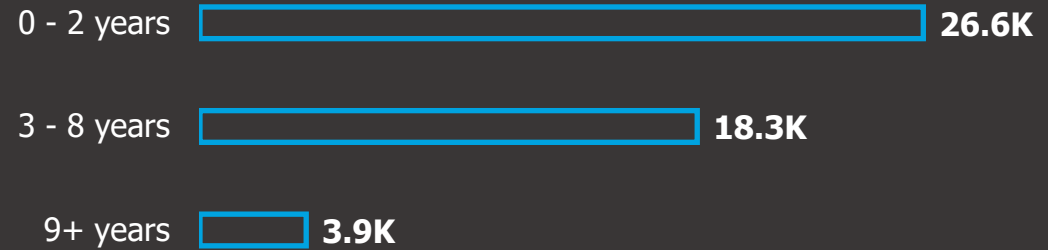

Years of Experience