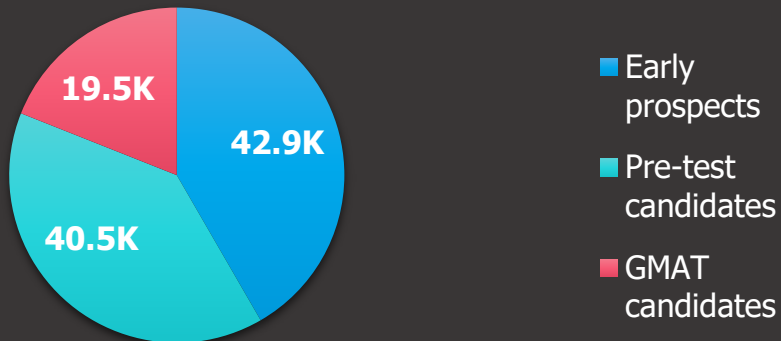

Grad Select India

Snapshot of GradSelect Candidates

Date range :
04/21/20 to 04/21/22

GradSelect Candidates